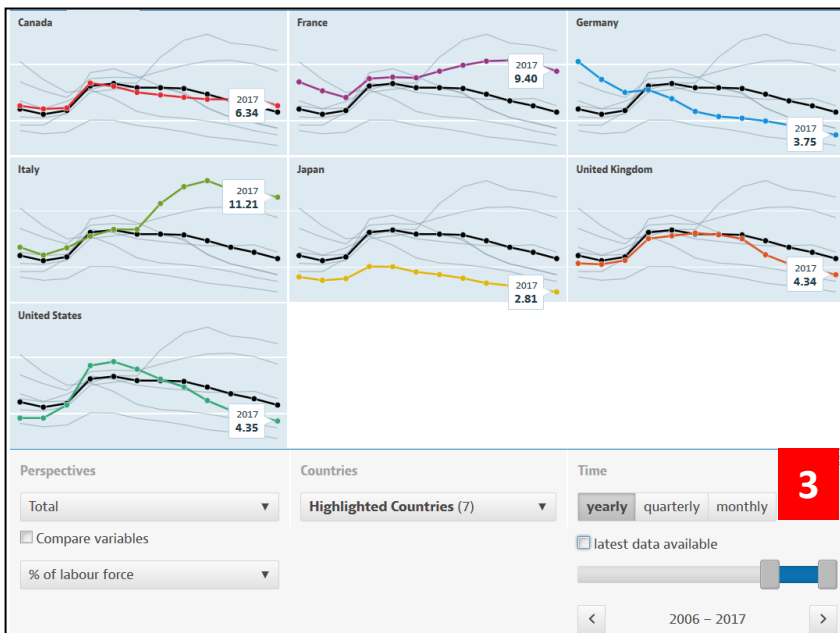

2. Mapa

3. Tabela

1

3

Unemployment rate Total, % of labour force, Q3 2018 or latest available

Source: Labour: Labour market statistics

Show: Chart Map Table fullscreen share download My pinboard

Location	Latest
Australia	5.446
Austria	4.763
Belgium	6.365
Canada	5.900
Chile	6.838
Colombia	9.568
Czech Republic	2.249
Denmark	5.034
Estonia	5.054
Euro area (19 countries)	8.298
European Union (28 countries)	6.902
Finland	7.238

2

WSKAŹNIK – UNEMPLOYMENT RATE

1. Wybór filtrów

2. Wybór krajów

3. Wybór zakresu dat

STATYSTYKI – UNEMPLOYMENT RATE

1. Link do pakietu baz powiązanych z zapytaniem
2. Link do bazy

The screenshot shows a dataset entry with the following details:

- Star icon** (green circle with a white star) and a dropdown arrow.
- Dataset title:** Employment and **unemployment rates** by gender and place of birth (Dataset, **English**)
- Date and source:** 01 Dec 2014, OECD, in [OECD International Migration Statistics](#) **1**
- Description:** This database presents data showcasing the employment and unemployment rates of the population by gender and place of birth.
- Link:** [Less](#)
- Language:** Also available in [French](#)
- Red box 2:** A red square containing the number '2' is positioned to the left of a 'DATA' icon (a purple cube with a white grid).
- Share icons:** Facebook (f), Twitter (bird), LinkedIn (in), and Email (envelope).
- Export citation:** A button labeled 'Export citation' with a dropdown arrow.