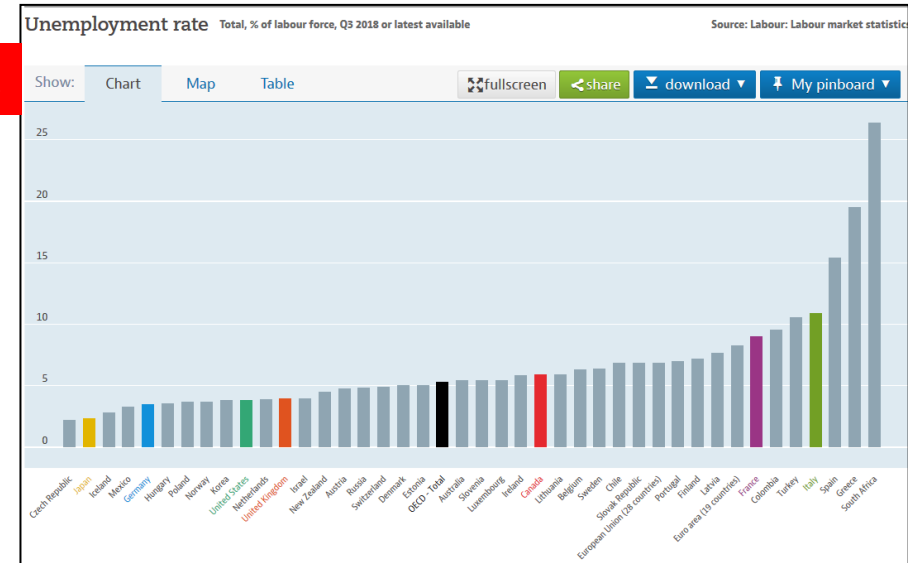

More ...

Related topics
Jobs

Latest publication
OECD Employment Outlook
PUBLICATION (2018)

Indicators

- Harmonised unemployment rate (HUR)
- Unemployment rate
- Unemployment rates by education level
- Long-term unemployment rate
- Youth unemployment rate

Unemployment rate

Total, % of labour force, Q3 2018 or latest available

Source: Labour: Labour market statistics

Show: Chart Map Table

Fullscreen Share Download My pinboard

6

WSKAŹNIK - UNEMPLOYMENT RATE

1. Wykres

2. Mapa

3. Tabela

1

3

Unemployment rate Total, % of labour force, Q3 2018 or latest available

Source: Labour: Labour market statistics

Show: Chart Map Table fullscreen share download My pinboard

Location	Latest
Australia	5.446
Austria	4.763
Belgium	6.365
Canada	5.900
Chile	6.838
Colombia	9.568
Czech Republic	2.249
Denmark	5.034
Estonia	5.054
Euro area (19 countries)	8.298
European Union (28 countries)	6.902
Finland	7.238