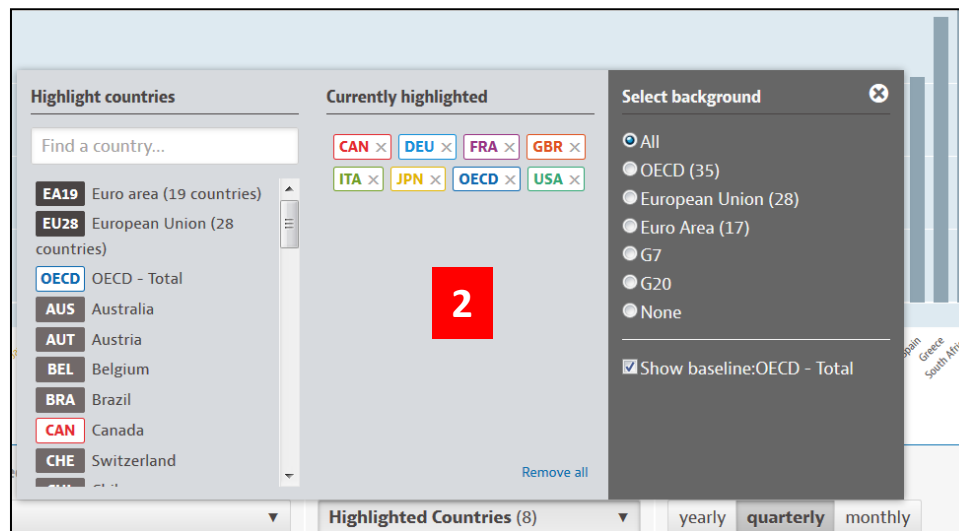

2. Mapa

3. Tabela

1

3

Unemployment rate Total, % of labour force, Q3 2018 or latest available

Source: Labour: Labour market statistics

Show: Chart Map Table fullscreen share download My pinboard

Location	Latest
Australia	5.446
Austria	4.763
Belgium	6.365
Canada	5.900
Chile	6.838
Colombia	9.568
Czech Republic	2.249
Denmark	5.034
Estonia	5.054
Euro area (19 countries)	8.298
European Union (28 countries)	6.902
Finland	7.238

2

WSKAŹNIK – UNEMPLOYMENT RATE

1. Wybór filtrów

2. Wybór krajów

3. Wybór zakresu dat

STATYSTYKI – UNEMPLOYMENT RATE

1. Link do pakietu baz powiązanych z zapytaniem
2. Link do bazy

The screenshot shows a dataset entry with the following details:

- Star icon** (green circle with a white star) and a dropdown arrow.
- Dataset title:** Employment and **unemployment rates** by gender and place of birth (Dataset, **English**)
- Date and source:** 01 Dec 2014, OECD, in [OECD International Migration Statistics](#) **1**
- Description:** This database presents data showcasing the employment and unemployment rates of the population by gender and place of birth.
- Link:** [Less](#)
- Language:** Also available in [French](#)
- Red box 2:** A red square containing the number '2' is positioned to the left of a 'DATA' icon (a purple cube with a white grid).
- Share icons:** Facebook (f), Twitter (bird), LinkedIn (in), and Email (envelope).
- Export citation:** A button labeled 'Export citation' with a dropdown arrow.